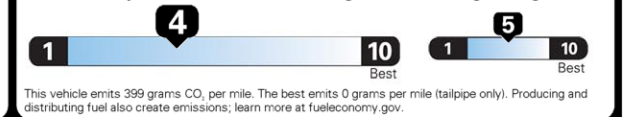

EPA DOT Fuel Economy and Environment Gasoline Vehicle

Fuel Economy
22 MPG
combined city/hwy
20 city
27 highway
4.5 gallons per 100 miles

SPORT UTILITY VEHICLES range from
18 to 120 MPG. The best vehicle rates
136 MPGe.

You spend
\$3,500

more in fuel costs
over 5 years
compared to the
average new vehicle.

Annual fuel cost
\$2,200

Fuel Economy & Greenhouse Gas Rating (tailpipe only) Smog Rating (tailpipe only)

Actual results will vary for many reasons, including driving conditions and how you drive and maintain your vehicle. The average new vehicle gets 27 MPG and costs \$7,500 to fuel over 5 years. Cost estimates are based on 15,000 miles per year at \$3.25 per gallon. MPGe is miles per gasoline gallon equivalent. Vehicle emissions are a significant cause of climate change and smog.