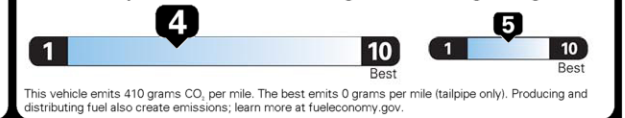

SENSORY PACKAGE 3,500.00

20-inch aluminum-alloy wheels++
235/55R20 H-rated all-season tires++
2nd & 3rd row moonroof
Roof rail crossbars
Motion-Activated Liftgate++
Bose® 15-speaker audio system++
Climate-controlled front seats++
Maple wood interior accents++
Hour glass seat quilting++
Heated 2nd row seats++
3rd row seatback power return++

SPLASH GUARDS 225.00

DESTINATION CHARGES 995.00

Total* \$59,170.00

EPA DOT Fuel Economy and Environment Gasoline Vehicle

Fuel Economy
22 MPG
combined city/hwy
19 city
26 highway
4.5 gallons per 100 miles

SPORT UTILITY VEHICLES range from
18 to 120 MPG. The best vehicle rates
136 MPGe.

**You spend
\$3,500**
more in fuel costs
over 5 years
compared to the
average new vehicle.

**Annual fuel cost
\$2,200**

Fuel Economy & Greenhouse Gas Rating (tailpipe only) **Smog Rating** (tailpipe only)